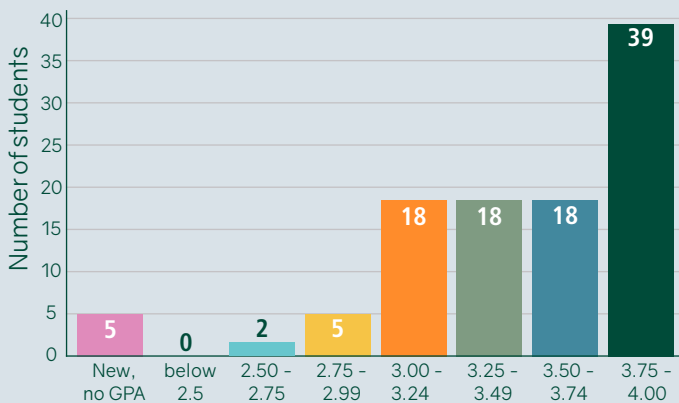

CLASS OF 2024 GPA STATISTICS

These statistics are cumulative through the end of Grade 11, and only ACS grades are included. ACS does not rank students.

2023 ADVANCED PLACEMENT (AP) SCORES

	ACS	WORLD
Computer Science Principles [47]	3.8	2.9
Language & Composition [42]	3.1	2.8
Physics 1 [40]	2.2	2.5
US Government & Politics [40]	3.5	2.5
US History [31]	3.9	2.5
Literature & Composition [22]	3.6	3.2
Calculus AB [22]	3.0	2.9
Computer Science A [21]	3.1	3.2
Comparative Government & Politics [12]	4.0	3.1

- Number in brackets indicates the number of ACS students who sat the exam.
- AP scores with fewer than [10] students are not reported.